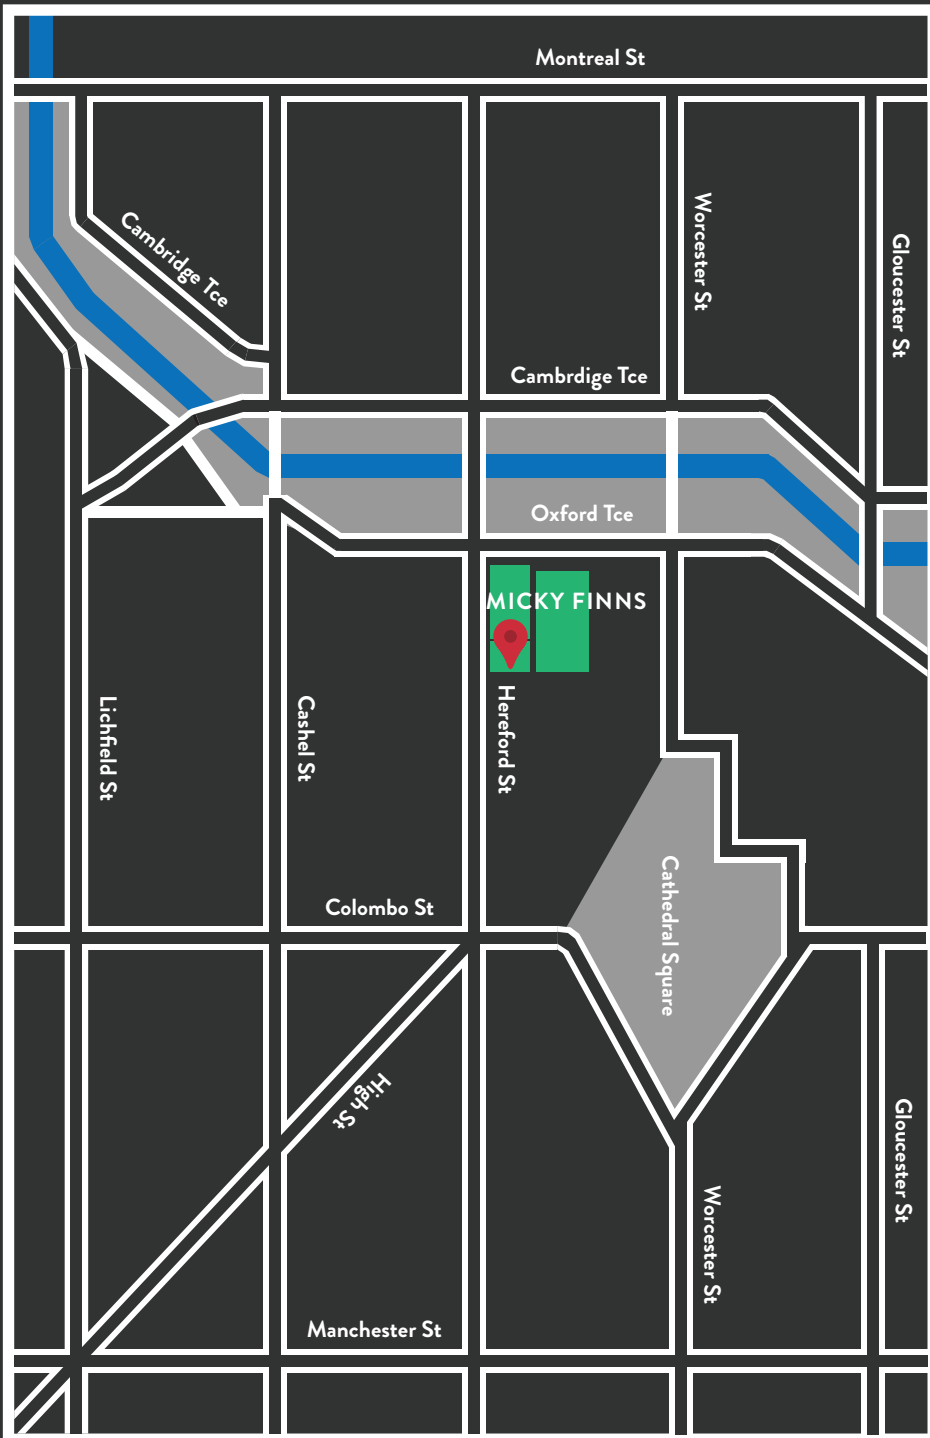

CONTACT

(03) 374 9461
021 104 9498
functions@mickyfinns.co.nz
therockpool.co.nz

@mickyfinns_chch

facebook.com/mickyfinnschch

LOCATION

85a Hereford St - 2nd Floor,
Christchurch City,
Christchurch 8011