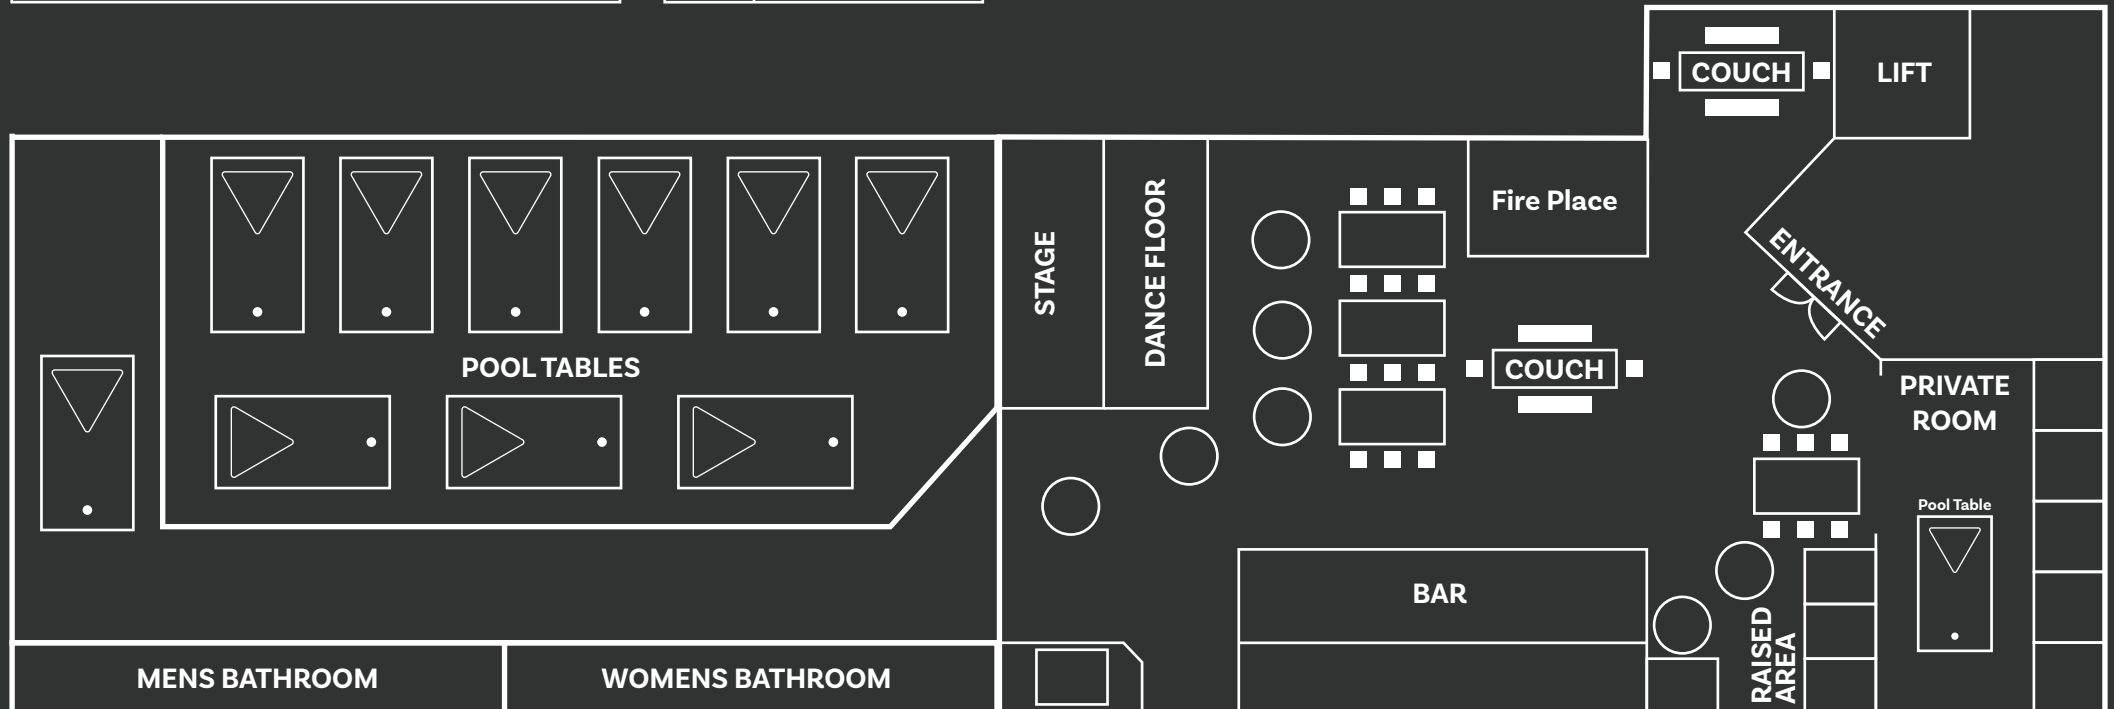

 *Micky Finn's*

**FUNCTIONS
& EVENTS
PACK**

THE SPACE

1800m2 Space with wooden flooring and bar,
The Rockpool is a warm, inviting gastro pub with
4 different spaces to suit any function. We have
13 pool tables available for hire, and music from
some of the best DJs in the city.

THE VENUE HIRE

Our spacious venue caters equally to large groups and intimate gatherings.

Please refer to our chart for full beverage, table, and time capacities.

EVENT AREA	Description			
Fire Place	Fire & large dining table	up to 20	16	4 hrs
Raised Area	For more intimate events	30	24	4 hrs
Leaners	For more casual events	up to 60	30-40	4 hrs
Pool Area	13 tables exclusive for your guests	up to 120	N/A	5 hrs
Full Exclusivity	full venue available Sun-Wed	230 pax	180	5 hrs

*minimum spend may be enforced on busy weekends and during peak hours

AMENITIES KEY	
	Standing Capacity
	Seating Capacity
	Max Time
	Wheelchair Access
	WiFi
	Sound System
	Lift
	Pool Tables
	DJ
	Dance Floor