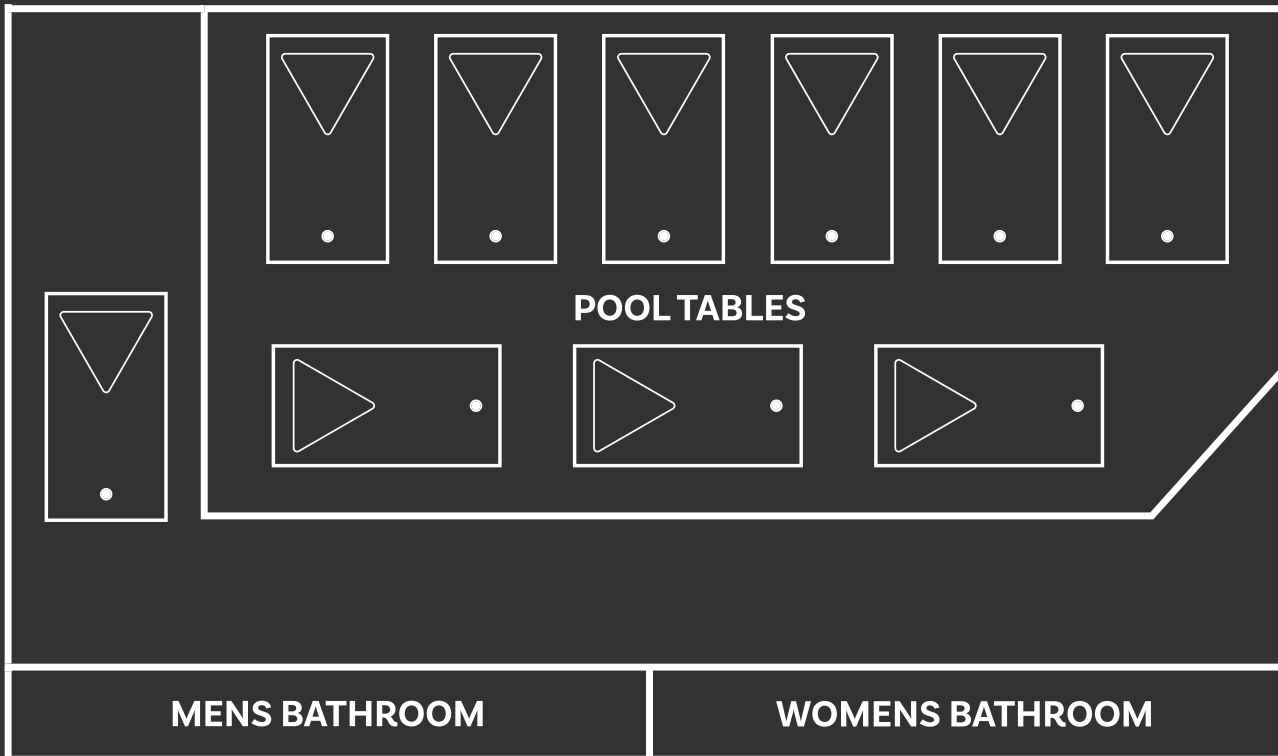

 *Micky Finn's*

**FUNCTIONS
& EVENTS
PACK**

THE SPACE

1800m2 Space with wooden flooring and bar,
The Rockpool is a warm, inviting gastro pub with
4 different spaces to suit any function. We have
13 pool tables available for hire, and music from
some of the best DJs in the city.

THE VENUE HIRE

Our spacious venue caters equally to large groups and intimate gatherings.

Please refer to our chart for full beverage, table, and time capacities.

EVENT AREA	Description			
Fire Place	Fire & large dining table	up to 20	16	4 hrs
Raised Area	For more intimate events	30	24	4 hrs
Leaners	For more casual events	up to 60	30-40	4 hrs
Pool Area	13 tables exclusive for your guests	up to 120	N/A	5 hrs
Full Exclusivity	full venue available Sun-Wed	230 pax	180	5 hrs

*minimum spend may be enforced on busy weekends and during peak hours

AMENITIES KEY	
	Standing Capacity
	Seating Capacity
	Max Time
	Wheelchair Access
	WiFi
	Sound System
	Lift
	Pool Tables
	DJ
	Dance Floor