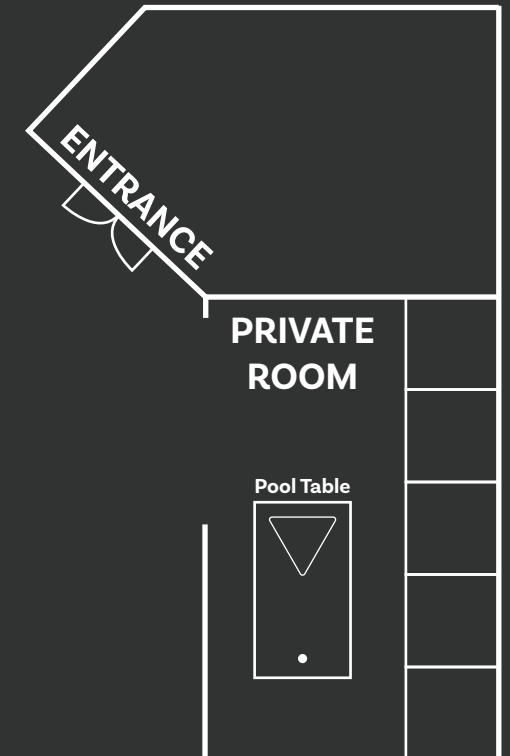

 *Micky Finn's*

**FUNCTIONS
& EVENTS
PACK**

THE SPACE

1800m2 Space with wooden flooring and bar,
The Rockpool is a warm, inviting gastro pub with
4 different spaces to suit any function. We have
13 pool tables available for hire, and music from
some of the best DJs in the city.

THE VENUE HIRE

Our spacious venue caters equally to large groups and intimate gatherings.

Please refer to our chart for full beverage, table, and time capacities.

EVENT AREA	Description			
Fire Place	Fire & large dining table	up to 20	16	4 hrs
Raised Area	For more intimate events	30	24	4 hrs
Leaners	For more casual events	up to 60	30-40	4 hrs
Pool Area	13 tables exclusive for your guests	up to 120	N/A	5 hrs
Full Exclusivity	full venue available Sun-Wed	230 pax	180	5 hrs

*minimum spend may be enforced on busy weekends and during peak hours

AMENITIES KEY	
	Standing Capacity
	Seating Capacity
	Max Time
	Wheelchair Access
	WiFi
	Sound System
	Lift
	Pool Tables
	DJ
	Dance Floor